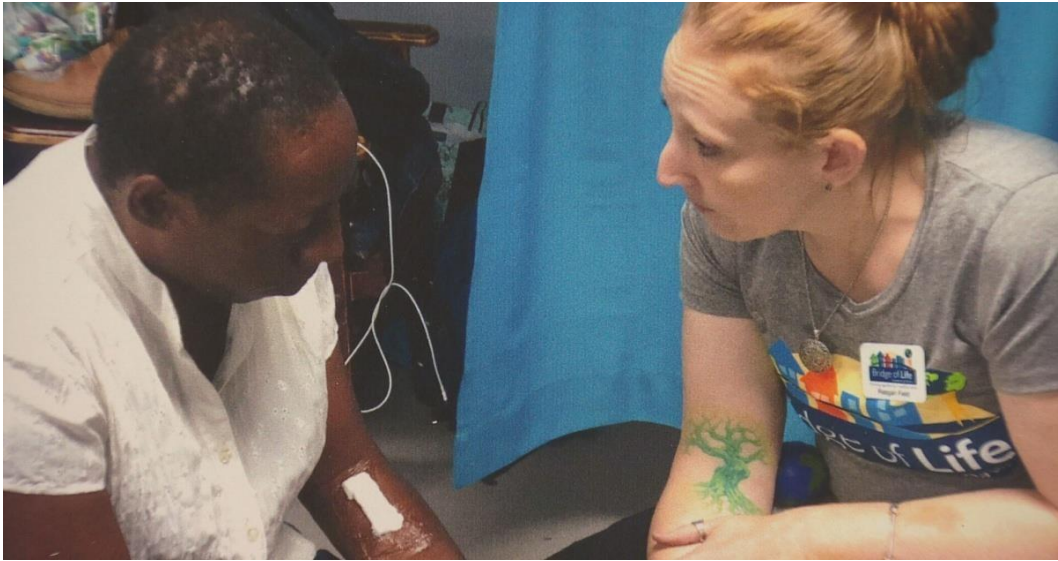

Chandler said they've worked around that, "Instead of having a giant concert that delivers them to thousands of people in a single day, we offer small health screenings in one location over a longer period of time."

"You have two locally based organizations connecting with locally based organizations in Uganda to provide basic public health services during a time when communities really need that help," said Global Livingston Institute Founder Jamie Van Leeuwen.

Normally they sponsor massive concerts to bring people to get health information and screening.

Chandler said they've worked around that, "Instead of having a giant concert that delivers them to thousands of people in a single day, we offer small health screenings in one location over a longer period of time."